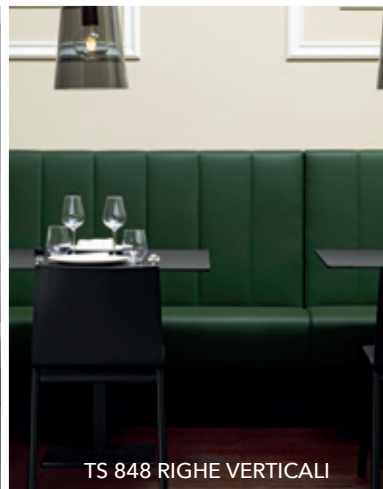

TS 848 RIGHE ORIZZONTALI

TS 848 RIGHE VERTICALI