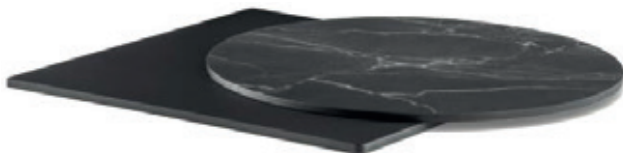

TS 1029-FE ripiano HPL FENIX (anima in tinta) sp.10 mm.